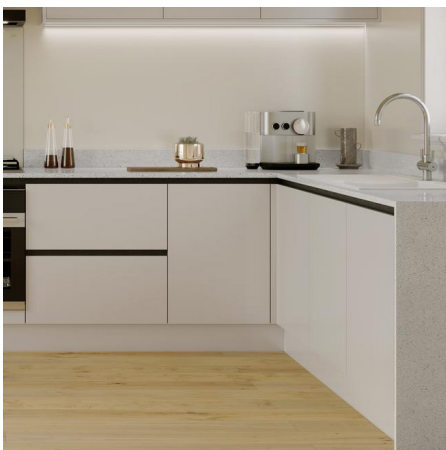

Integrated Handle Kitchen

The neat, modern finish of the streamlined design keeps a kitchen looking sleek and tidy. For a luxurious appearance, top this style with high-end materials like engineered stone, and add basic lights and features for a trendy minimalist appearance. There are many options available to design a place that is practical, inspiring, and unique thanks to the large selection of colors, finishes, and sizes.

Colors & Finishes

Glossy

Super Matt

Shaker Kitchen

Shaker style kitchens, which include a border that frames a straightforward door design, have a timeless appearance that bring plenty of cozy details to the room. Use a white shaker kitchen with natural wood accents for places that are motivated by the outdoors. Darker colors can give larger spaces a formal, sophisticated feel that makes a statement. Smaller spaces and pared-back designs work best with neutral colors and chalky hues like cream shaker kitchens.

Galley Kitchens

Island Kitchens

L-Shaped Kitchens

Peninsula Kitchens

Single Walled Kitchens

U-Shaped Kitchens

See Our Work

with Hecdon Limited Ja.